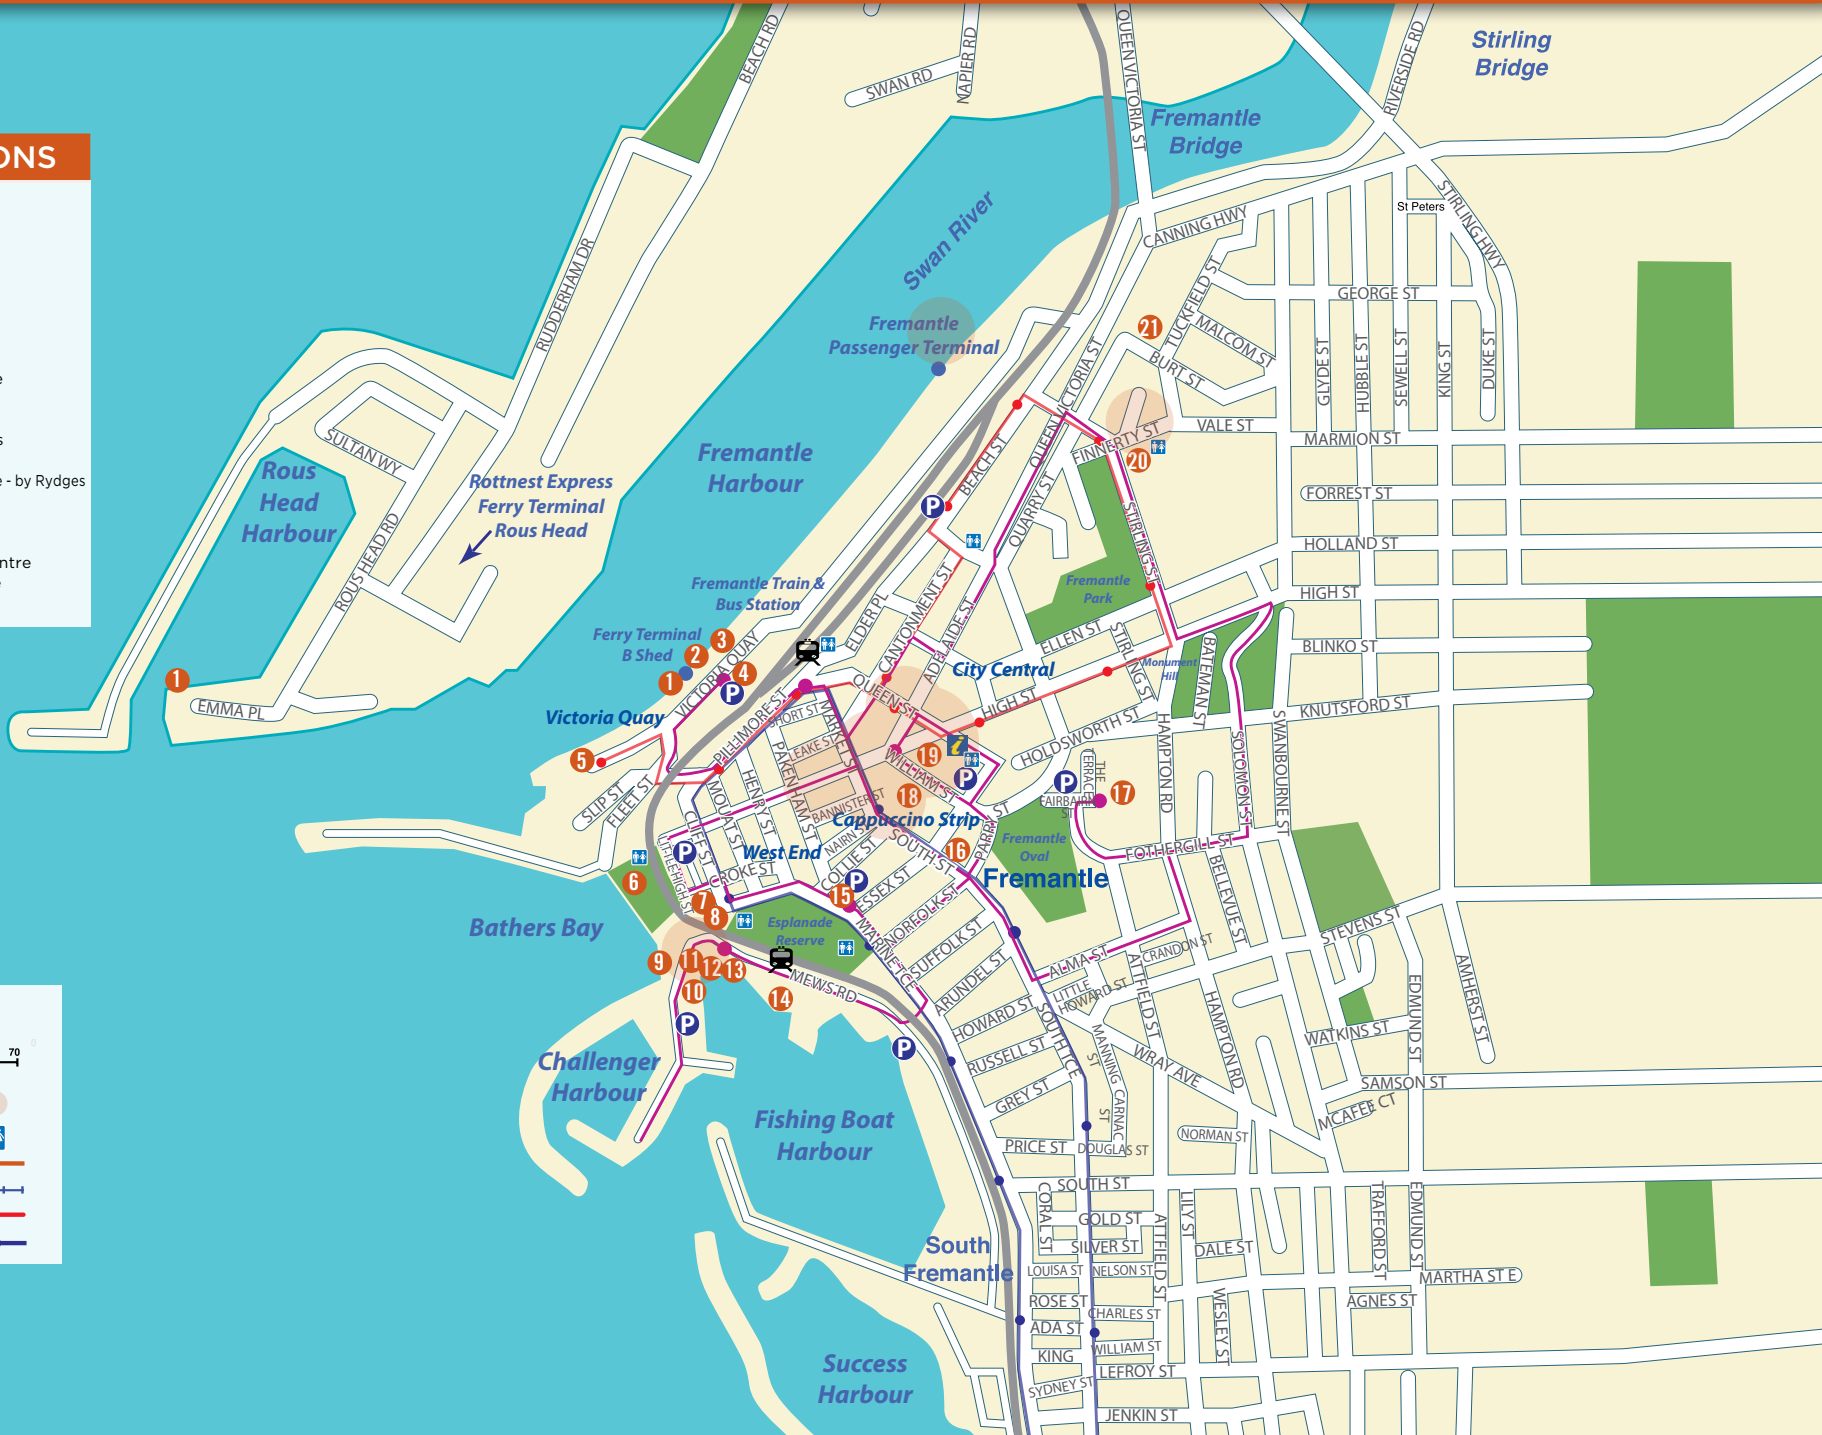

FREMANTLE MAP

ATTRACTIONS

- 1 Rottneest Express
- 2 Captain Cook Cruises
- 3 Fremantle Tram Tours
- 4 E Shed Markets
- 5 Maritime Museum
- 6 Round House
- 7 Shipwreck Galleries
- 8 Segway Tours WA
- 9 Bathers Beach House
- 10 Kailis Fish Market Cafe
- 11 E-Bikers
- 12 Char Char Bull
- 13 Cicerellos Fish & Chips
- 14 Little Creatures
- 15 Esplanade Hotel Fremantle - by Rydges
- 16 Fremantle Markets
- 17 Fremantle Prison
- 18 Fremantle Opals
- 19 Town Hall & Visitor Centre
- 20 Fremantle Arts Centre
- 21 Army Museum of WA

- Wi-Fi
- Public Toilets
- Fremantle Tram
- Railway Line
- The Red CAT
- The Blue CAT