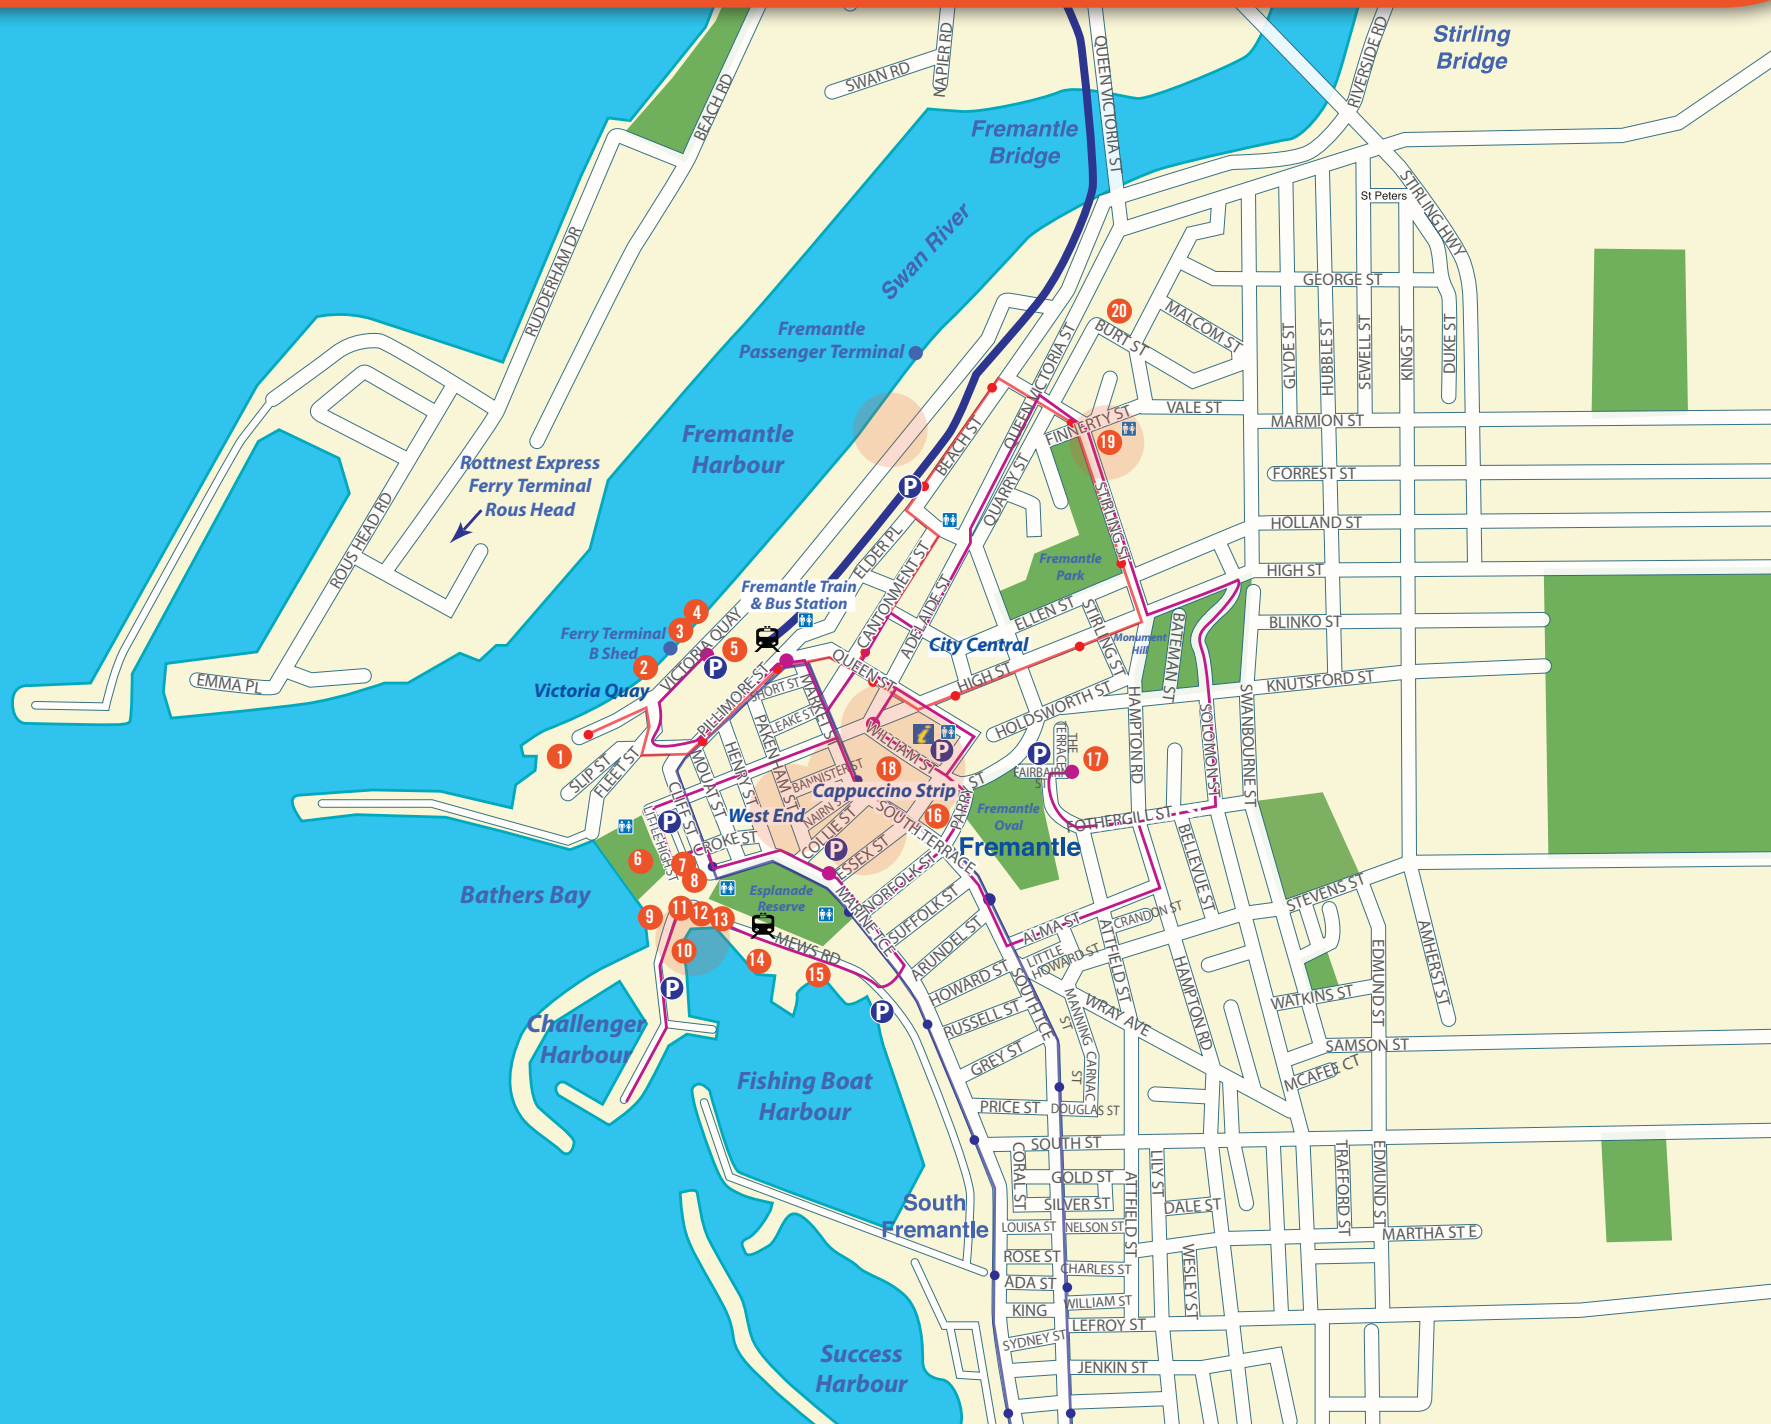

FREMANTLE MAP

SEE & DO FREMANTLE

- 1 Maritime Museum
- 2 Rottneat Express
- 3 Captain Cook Cruises & SeaLink
- 4 Fremantle Tram Tours
- 5 E Shed Markets
- 6 Round House
- 7 Shipwreck Galleries
- 8 Segway Tours WA
- 9 Bathers Beach House
- 10 Kailis Fish Market Cafe
- 11 E-Bikers
- 12 Char Char Restaurant & Bar
- 13 Cicerellos Fish & Chips
- 14 Little Creatures
- 15 Whale Watch WA
- 16 Fremantle Markets
- 17 Fremantle Prison
- 18 Fremantle Opals
- 19 Fremantle Arts Centre
- 20 Army Museum of WA

0 100 200 300 400 500 600 700
Metres

- Wi-Fi ●
- Public Toilets ♿
- Fremantle Tram —●—
- Railway Line —+—
- The Red CAT —●—
- The Blue CAT —●—