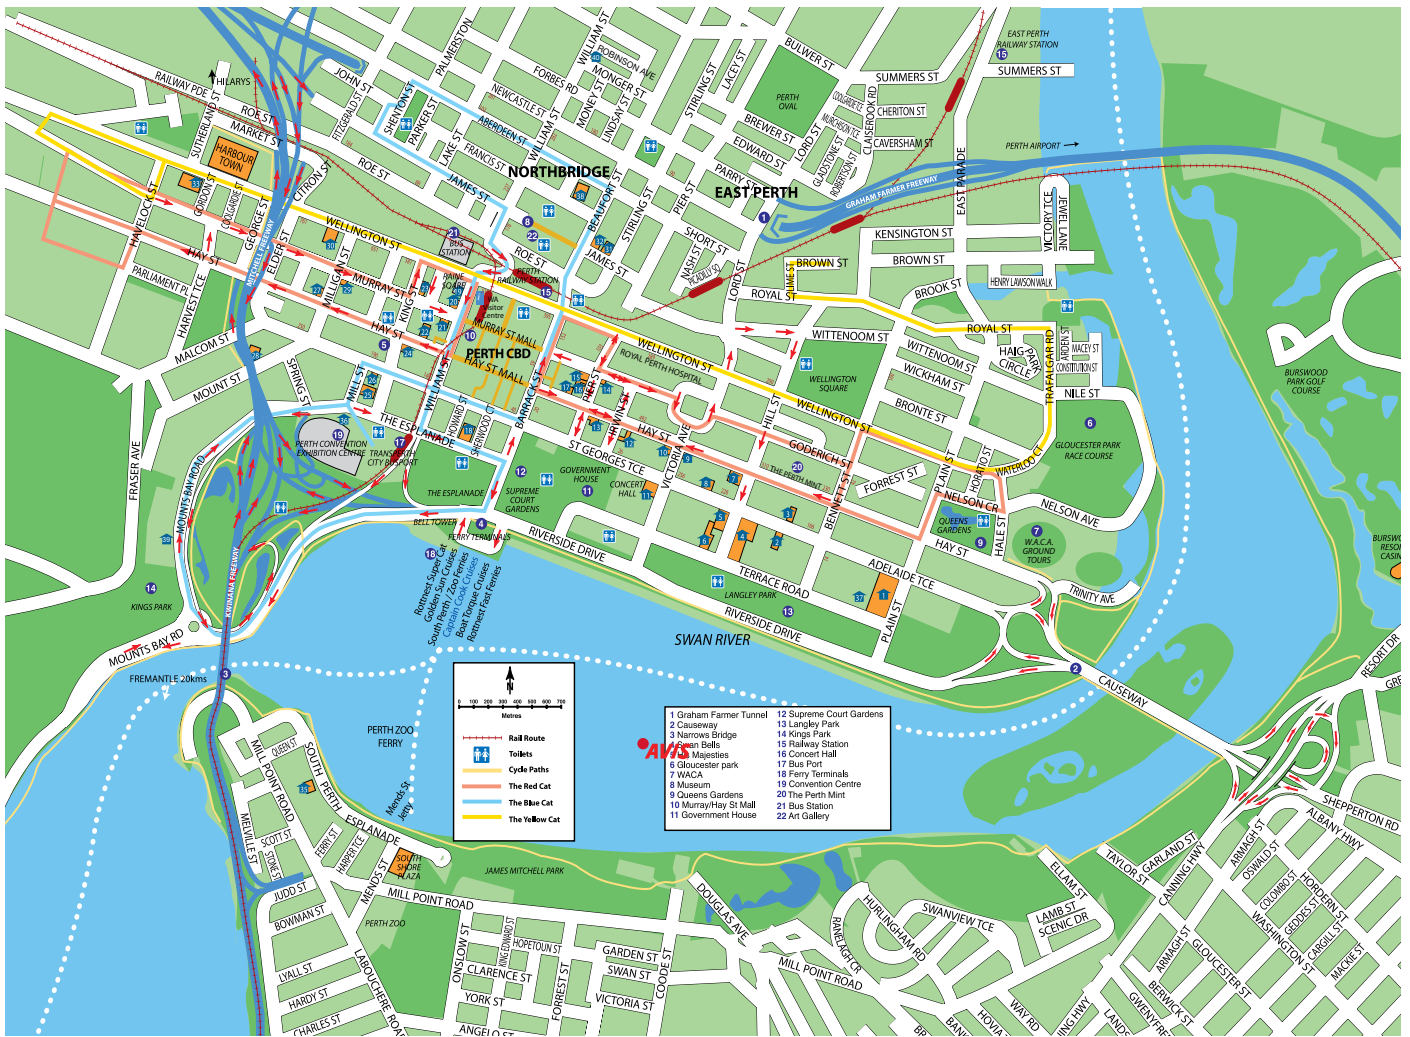

# HOTEL INDEX

- |                          |                               |   |
|--------------------------|-------------------------------|---|
| 1 Hyatt Hotel            | 15 Miss Maud Hotel            | 29 Quest West End Hotel                           |
| 2 Good Earth Hotel       | 16 The Seasons of Perth Hotel | 30 Hotel Grand Chancellor                         |
| 3 Perth Ambassador Hotel | 17 Criterion Hotel            | 31 Mad Cat Backpackers                            |
| 4 Sheraton Perth Hotel   | 18 New Esplanade Hotel        | 32 Court Hotel                                    |
| 5 Novotel Langley Perth  | 19 Globe Backpackers          | 33 City Stay Apartments Hotel                     |
| 6 City Waters Lodge      | 20 Wentworth Plaza Hotel      | 34 Burswood Intercontinental & Holiday Inn Hotels |
| 7 Grosvenor Hotel        | 21 Pacific Int. Apartments    | 35 Peninsula Apartments                           |
| 8 Townsend Lodge         | 22 Holiday Inn City Centre    | 36 Medina Grand Hotel                             |
| 9 Aarons All Suites      | 23 Hotel Ibis Perth           | 37 Crown Plaza Hotel                              |
| 10 Chateau Commodore     | 24 Rydges Hotel               | 38 Old Swan Barracks Hostel                       |
| 11 Duxton Hotel          | 25 Pamela Hilton Hotel        | 39 Sullivans Hotel                                |
| 12 Mercure Hotel         | 26 Chifley on the Terrace     | 40 All Seasons Perth                              |
| 13 Kings Perth Hotel     | 27 The Melbourne Hotel        |   |
| 14 Aarons Hotel          | 28 Emerald Hotel              |   |